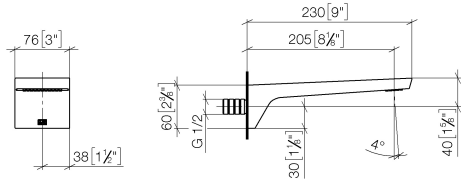

**CL.1 Bath spout for wall mounting - Brushed Platinum**

CL.1

13 801 705

- 205mm projection
- rectangular spray pattern with 55 individual jets
- hole diameter 37 mm
- 1/2" connection
- plug-link mounting
- max. flow 24.6 l/min at 3 bar flow pressure

- Concealed wall elbow -** 35 085 970 90
- max. recess depth 163 mm
  - min. recess depth 90 mm

13 801 705

mm [inches]

Flow rate chart

Certificates

WRAS\_1512012. LGA\_28683. IAPMO\_4976 (6).

13 801 705