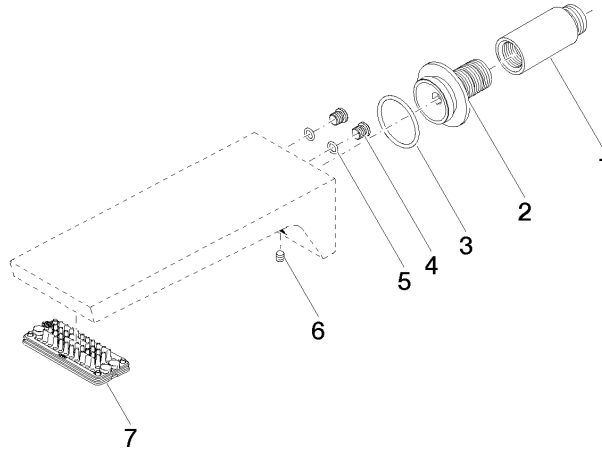

**CL.1 Bath spout for wall mounting - Brushed Platinum**

CL.1

13 801 705

- 205mm projection
- rectangular spray pattern with 55 individual jets
- hole diameter 37 mm
- 1/2" connection
- plug-link mounting
- max. flow 24.6 l/min at 3 bar flow pressure

- Concealed wall elbow -** 35 085 970 90
- max. recess depth 163 mm
  - min. recess depth 90 mm

13 801 705

mm [inches]

Flow rate chart

Certificates

WRAS\_1512012. LGA\_28683. IAPMO\_4976 (6).

13 801 705

### Spare parts list

No.	Item Number	Name	Quantity used	Delivery time
1	09 24 03 081 10 90	extension	1	2
2	09 24 03 180 90	nipple	1	2
3	09 14 10 119 90	seal	1	2
4	09 31 20 027 10-00	plug	2	10
5	09 14 10 132 90	seal	2	2
6	90 31 11 004 00 90	pin	1	2
7	90 11 02 299 00 90	aerator	1	2